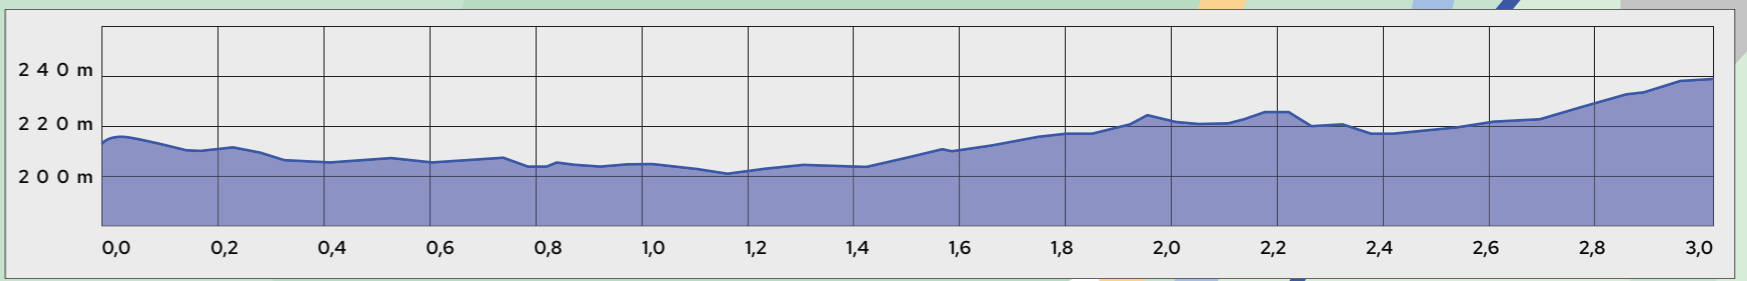

FINISH

NOVÁ BAŇA

BREHY

500m

1 km

2 km

3 km

- ROUTE
- CAR DIVERSION
- FINISH